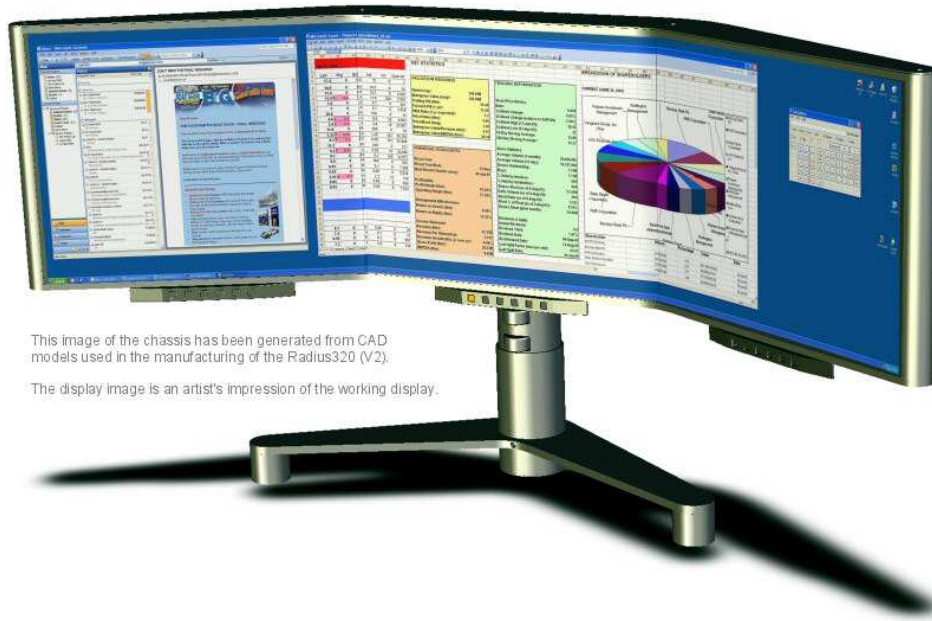

Radius 320

Powered by **ActivEdge™**

Seamless Display's patented and patent-pending ActivEdge™ technology enables high-resolution LCD screens to be joined together to create a *single continuous image* without the disruptive borders normally accompanying multi-screen displays.

This image of the chassis has been generated from CAD models used in the manufacturing of the Radius320 (V2).

The display image is an artist's impression of the working display.

TECHNOLOGY

The Radius 320™ incorporates three 20.1" LCD panels into a continuous display system with a total of 5.8M pixels. With the individual panels wrapping around the user, and height and tilt adjustment, the Radius 320™ provides an ergonomically-friendly viewing experience across a 50-inch diagonal.

Applications

- Network Operations
- Geological Analysis
- Remote Sensing
- Financial Analysis
- Mapping
- Video Editing
- Flight Simulation

Features

- Ergonomic Design with Height/Tilt Adjust
- High Resolution: 4800×1200 Pixels
- Low Dot Pitch
- High Brightness and Contrast
- Fast Response Time
- Independent of Operating System
- Plug and Play

Requirements:

Operating System	2000/XP Linux Mac The Radius 320™ is designed to be independent of operating system
Graphics Cards	NVIDIA 7900 x 2
Video Input	3 x DVI at 1600 x 1200

Photos of a Pre-Production Prototype